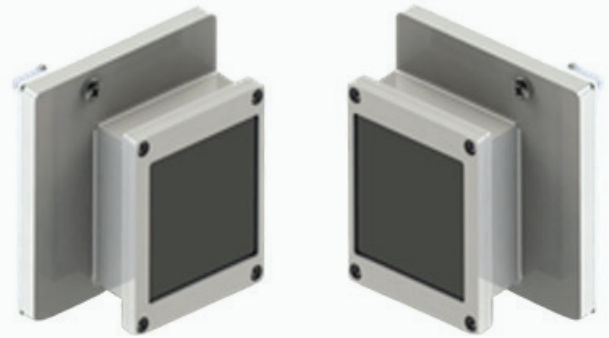

POINT TO POINT
LiFiMAX®

LiFiMAX
Controller®

Management

VLAN

802.1X

Log files

SNMP

Data analytics

www.lifimax.ch

productiveNetwork GmbH | +41 58 502 74 50 | service@lifimax.ch